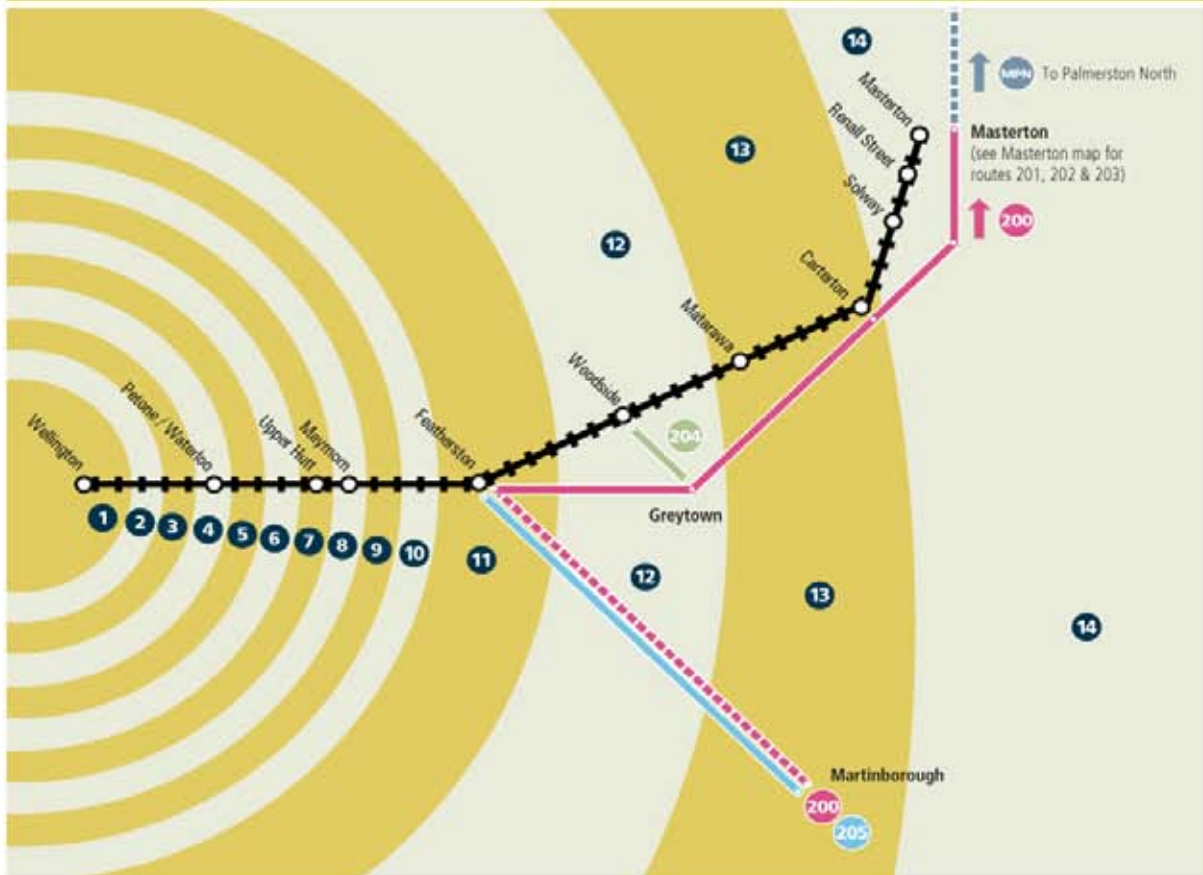

	AM		PM	
Wellington	9.55	6.55		
Petone	10.08	7.08		
Waterloo	10.14	7.14		
Upper Hutt	10.29	7.29		
Maymorn	10.35	7.35		
Featherston	10.52	7.52		
Woodside	11.00	8.00		
Matarawa	11.06	8.06		
Carterton	11.14	8.14		
Solway	11.24	8.24		
Renall Street	11.27	8.27		
Masterton	11.30	8.30		

The baggage compartment is located in the SWG carriage directly behind the locomotive on services travelling from Wellington to Masterton and at the rear of the train for services travelling from Masterton to Wellington.

Groups travelling with large amounts of baggage should contact Tranz Metro Group Bookings on 04 498 3103.

SuperGold card

SuperGold card holders can travel free on Metlink off-peak services. Weekday off-peak is between 9.00am and 3.00pm, and after 6.30pm. Off-peak also applies all day on weekends and public holidays.

Travel is subject to the General Conditions of Carriage for Passenger Services of KiwiRail.

WAIRARAPA NETWORK MAP

CARTERTON

GREYTOWN

MASTERTON

FEATHERSTON

MARTINBOROUGH

Hail & Ride Service